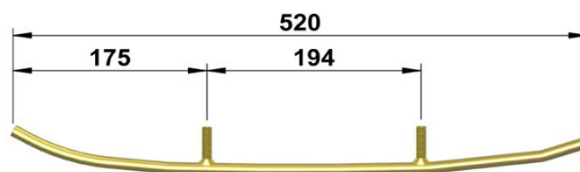

TCR-LY-07

ADJ, CTRL, CTRL II

Merkki	Kelkkamalli	Vuosimalli	Zero	Touring	Utility	Racing	SprInt	snoCross
Ski-Doo	Alpine IV	2004 - 2005	LY-07Z 49,00 €		LY-07U 91,00 €	LY-07R 97,00 €	LY-07N 97,00 €	LY-07C 103,00 €
Ski-Doo	Expedition 600 H.O. LE E-TEC	2011	LY-07Z 49,00 €		LY-07U 91,00 €	LY-07R 97,00 €	LY-07N 97,00 €	LY-07C 103,00 €
Ski-Doo	Expedition 600 H.O. LE E-TEC	2013	LY-07Z 49,00 €		LY-07U 91,00 €	LY-07R 97,00 €	LY-07N 97,00 €	LY-07C 103,00 €
Ski-Doo	Expedition 600 H.O. SDI	2009	LY-07Z 49,00 €		LY-07U 91,00 €	LY-07R 97,00 €	LY-07N 97,00 €	LY-07C 103,00 €
Ski-Doo	Expedition 600 H.O. SE E-TEC	2012	LY-07Z 49,00 €		LY-07U 91,00 €	LY-07R 97,00 €	LY-07N 97,00 €	LY-07C 103,00 €
Ski-Doo	Expedition 600 SDI	2006 - 2008	LY-07Z 49,00 €		LY-07U 91,00 €	LY-07R 97,00 €	LY-07N 97,00 €	LY-07C 103,00 €
Ski-Doo	Expedition 1200 LE 4-TEC	2013	LY-07Z 49,00 €		LY-07U 91,00 €	LY-07R 97,00 €	LY-07N 97,00 €	LY-07C 103,00 €
Ski-Doo	Expedition 1200 SE 4-TEC	2011 - 2012	LY-07Z 49,00 €		LY-07U 91,00 €	LY-07R 97,00 €	LY-07N 97,00 €	LY-07C 103,00 €
Ski-Doo	Expedition 1300	2006	LY-07Z 49,00 €		LY-07U 91,00 €	LY-07R 97,00 €	LY-07N 97,00 €	LY-07C 103,00 €
Ski-Doo	Expedition V-1300	2007 - 2008	LY-07Z 49,00 €		LY-07U 91,00 €	LY-07R 97,00 €	LY-07N 97,00 €	LY-07C 103,00 €
Ski-Doo	Expedition V-800	2008 - 2009	LY-07Z 49,00 €		LY-07U 91,00 €	LY-07R 97,00 €	LY-07N 97,00 €	LY-07C 103,00 €
Ski-Doo	Skandic 550	2008 - 2009	LY-07Z 49,00 €		LY-07U 91,00 €	LY-07R 97,00 €	LY-07N 97,00 €	LY-07C 103,00 €
Ski-Doo	Skandic 550 SUV	2004 - 2007	LY-07Z 49,00 €		LY-07U 91,00 €	LY-07R 97,00 €	LY-07N 97,00 €	LY-07C 103,00 €
Ski-Doo	Skandic 600 SUV	2005 - 2007	LY-07Z 49,00 €		LY-07U 91,00 €	LY-07R 97,00 €	LY-07N 97,00 €	LY-07C 103,00 €
Ski-Doo	Skandic LT	2004 - 2006	LY-07Z 49,00 €		LY-07U 91,00 €	LY-07R 97,00 €	LY-07N 97,00 €	LY-07C 103,00 €
Ski-Doo	Skandic Tundra LT V-800	2009	LY-07Z 49,00 €		LY-07U 91,00 €	LY-07R 97,00 €	LY-07N 97,00 €	LY-07C 103,00 €
Ski-Doo	Skandic V-1000	2005	LY-07Z 49,00 €		LY-07U 91,00 €	LY-07R 97,00 €	LY-07N 97,00 €	LY-07C 103,00 €
Ski-Doo	Skandic WT 550	2003	LY-07Z 49,00 €		LY-07U 91,00 €	LY-07R 97,00 €	LY-07N 97,00 €	LY-07C 103,00 €
Ski-Doo	Skandic WT 600	2003	LY-07Z 49,00 €		LY-07U 91,00 €	LY-07R 97,00 €	LY-07N 97,00 €	LY-07C 103,00 €
Ski-Doo	Skandic WT 600 ACE	2011	LY-07Z 49,00 €		LY-07U 91,00 €	LY-07R 97,00 €	LY-07N 97,00 €	LY-07C 103,00 €
Ski-Doo	Skandic WT 600 SUV	2004	LY-07Z 49,00 €		LY-07U 91,00 €	LY-07R 97,00 €	LY-07N 97,00 €	LY-07C 103,00 €