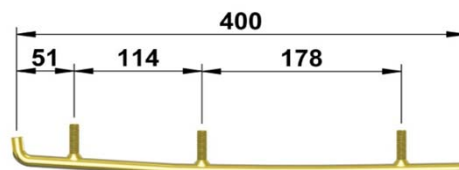

Merkki	Kelkkamalli	Vuosimalli	Zero	Touring	Utility	Racing	SprInt	snoCross
Arctic Cat	T660 Turbo ST	2005 - 2006				AC-08R 97,00 €		
Arctic Cat	T660 Turbo Touring	2006 - 2007				AC-08R 97,00 €		
Arctic Cat	Z 370 LX	2006				AC-08R 97,00 €		
Arctic Cat	Z 570 LX	2006 - 2007				AC-08R 97,00 €		
Arctic Cat	ZR 440 Sno Pro	2003 - 2004				AC-08R 97,00 €		
Arctic Cat	ZR 500 CC Sno Pro	2002				AC-08R 97,00 €		
Arctic Cat	ZR 600 EFI CC Sno Pro	2002				AC-08R 97,00 €		
Arctic Cat	ZR 800 EFI CC Sno Pro	2002				AC-08R 97,00 €		
Arctic Cat	ZR 900 EFI	2004				AC-08R 97,00 €		
Arctic Cat	ZR 900 EFI Sno Pro	2005				AC-08R 97,00 €		
Arctic Cat	ZR 900 Sno Pro	2003				AC-08R 97,00 €