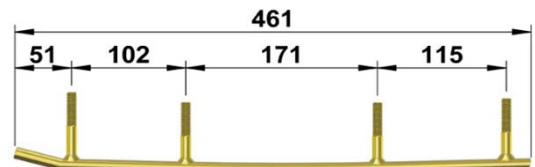

Suksimalli	Suksimalli	Vuosimalli	Zero	Touring	Utility	Racing	SprInt	snoCross
Slydog	Trail				SD-01U 91,00 €			
Slydog	Race				SD-01U 91,00 €			
Slydog	Powder Hound 7"				SD-01U 91,00 €			
Slydog	Powder Hound 8"				SD-01U 91,00 €