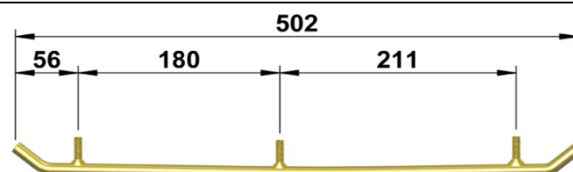

TCR-YA-04

Teräs

Merkki	Kelkkamalli	Vuosimalli	Zero	Sport	Utility	Racing	SprInt	snoCross
Yamaha	ET 410 Enticer	1993 - 1995		YA-04S	85,00 €			
Yamaha	ET 410 Enticer	1997		YA-04S	85,00 €			
Yamaha	ET 410 Enticer TR	1996		YA-04S	85,00 €			
Yamaha	ET 410 Enticer TR	1998 - 2001		YA-04S	85,00 €			
Yamaha	VK 540 Viking II	1993 - 1998		YA-04S	85,00 €			
Yamaha	VK 540 Viking III	1999 - 2004		YA-04S	85,00 €			
Yamaha	VT 480 Venture	1992 - 1993		YA-04S	85,00 €			
Yamaha	VT 480 Venture TF	1993		YA-04S	85,00 €			
Yamaha	VT 480 Venture TF	1998 - 2001		YA-04S	85,00 €			
Yamaha	VT 480 Venture TR	1996 - 1998		YA-04S	85,00 €