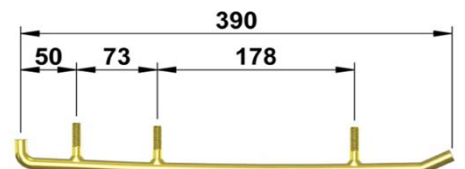

TCR-SK-09

Camoplast

Merkki	Kelkkamalli	Vuosimalli	Zero	Touring	Utility	Racing	SprInt	snoCross
Ski-Doo	Expedition Sport	2007				SK-09R 97,00 €		
Ski-Doo	Freestyle Back Country	2007				SK-09R 97,00 €		
Ski-Doo	Freestyle Session	2007				SK-09R 97,00 €		
Ski-Doo	Grand Touring 550F	2003				SK-09R 97,00 €		
Ski-Doo	GTX 380 Fan	2005				SK-09R 97,00 €		
Ski-Doo	GTX 550 Fan	2005				SK-09R 97,00 €		
Ski-Doo	Legend GT 380	2004				SK-09R 97,00 €		
Ski-Doo	Legend GT 550	2004				SK-09R 97,00 €		
Ski-Doo	MXZ 380F	2003 - 2005				SK-09R 97,00 €		
Ski-Doo	MXZ 550F	2003 - 2005				SK-09R 97,00 €		
Ski-Doo	Skandic Tundra	2007				SK-09R 97,00 €