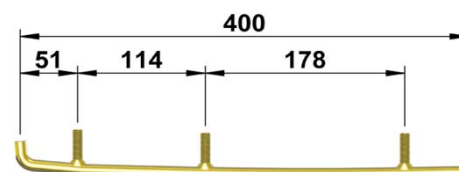

TCR-AC-09

Merkki	Kelkkamalli	Vuosimalli	Zero	Touring	Utility	Racing	SprInt	snoCross
Arctic Cat	F1000 Sno Pro	2007				AC-09R 97,00 €	AC-09N 97,00 €	
Arctic Cat	F6 Sno Pro	2007				AC-09R 97,00 €	AC-09N 97,00 €	
Arctic Cat	F8 Sno Pro	2007				AC-09R 97,00 €	AC-09N 97,00 €	
Arctic Cat	Jaguar Z1 Sno Pro	2007				AC-09R 97,00 €	AC-09N 97,00 €