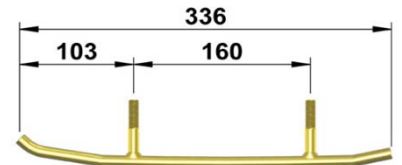

Merkki	Kelkkamalli	Vuosimalli	Zero	Touring	Utility	Racing	SprInt	snoCross
Ski-Doo	Summit 600 RER	2002				SK-06R 97,00 €		
Ski-Doo	Summit 670	1998				SK-06R 97,00 €		
Ski-Doo	Summit 670 X	1999				SK-06R 97,00 €		
Ski-Doo	Summit 700	2001				SK-06R 97,00 €		
Ski-Doo	Summit 700 Millennium	2000				SK-06R 97,00 €		
Ski-Doo	Summit 800 X	2001				SK-06R 97,00 €		
Ski-Doo	Summit 800 X	2003				SK-06R 97,00 €		
Ski-Doo	Summit 800 X HM	2001				SK-06R 97,00 €		
Ski-Doo	Touring 500 LC	2000				SK-06R 97,00 €		

TCR-SK-08

Precision ("Catamaran")

Merkki	Kelkkamalli	Vuosimalli	Zero	Touring	Utility	Racing	SprInt	snoCross
Ski-Doo	Grand Touring 500 SE	2) 2003				SK-08R 97,00 €		
Ski-Doo	Grand Touring 600 SE	2) 2003				SK-08R 97,00 €		
Ski-Doo	Grand Touring 800 SE	2) 2003				SK-08R 97,00 €		
Ski-Doo	Grand Touring V-1000	2) 2003				SK-08R 97,00 €		
Ski-Doo	GTX 600 Sport	2) 2005				SK-08R 97,00 €		
Ski-Doo	Legend 800 SE	2) 2002				SK-08R 97,00 €		
Ski-Doo	Legend GT 500 SS	2) 2004				SK-08R 97,00 €		
Ski-Doo	Legend GT 600 SDI	2) 2004				SK-08R 97,00 €		
Ski-Doo	Legend GT 800 SDI	2) 2004				SK-08R 97,00 €		
Ski-Doo	Legend GT V-1000	2) 2004				SK-08R 97,00 €		
Ski-Doo	Legend GT V-1000 SE	2) 2005				SK-08R 97,00 €		
Ski-Doo	MXZ 500 RER	2) 2003				SK-08R 97,00 €		
Ski-Doo	MXZ 500 REV SS	2) 2004				SK-08R 97,00 €		
Ski-Doo	MXZ 500 SS Trail	2) 2005				SK-08R 97,00 €		
Ski-Doo	MXZ 600 Adrenaline	2) 2005				SK-08R 97,00 €		
Ski-Doo	MXZ 600 REV	2) 2003 - 2004				SK-08R 97,00 €		
Ski-Doo	MXZ 600 SDI	2) 2004				SK-08R 97,00 €		
Ski-Doo	MXZ 600 X	2) 2005				SK-08R 97,00 €		
Ski-Doo	MXZ 600 X RER	2) 2002				SK-08R 97,00 €		
Ski-Doo	MXZ 800 REV	2) 2003 - 2004				SK-08R 97,00 €		
Ski-Doo	MXZ 800 X	2) 2005				SK-08R 97,00 €		
Ski-Doo	MXZ 800 X RER	2) 2002				SK-08R 97,00 €		
Ski-Doo	MXZ Rene. 600	2) 2003				SK-08R 97,00 €		
Ski-Doo	MXZ Rene. 600	2) 2005				SK-08R 97,00 €		
Ski-Doo	MXZ Rene. 600 REV	2) 2004				SK-08R 97,00 €		
Ski-Doo	MXZ Rene. 700	2) 2002				SK-08R 97,00 €		
Ski-Doo	MXZ Rene. 800	2) 2002 - 2003				SK-08R 97,00 €		
Ski-Doo	MXZ Rene. 800 REV	2) 2004				SK-08R 97,00 €		
Ski-Doo	MXZ Rene. 800 X	2) 2005				SK-08R 97,00 €		
Ski-Doo	Touring 500 LC	2) 2002				SK-08R 97,00 €		

2) = Yhteen kelkkaan tarvitaan kaksi paria ohjareita.